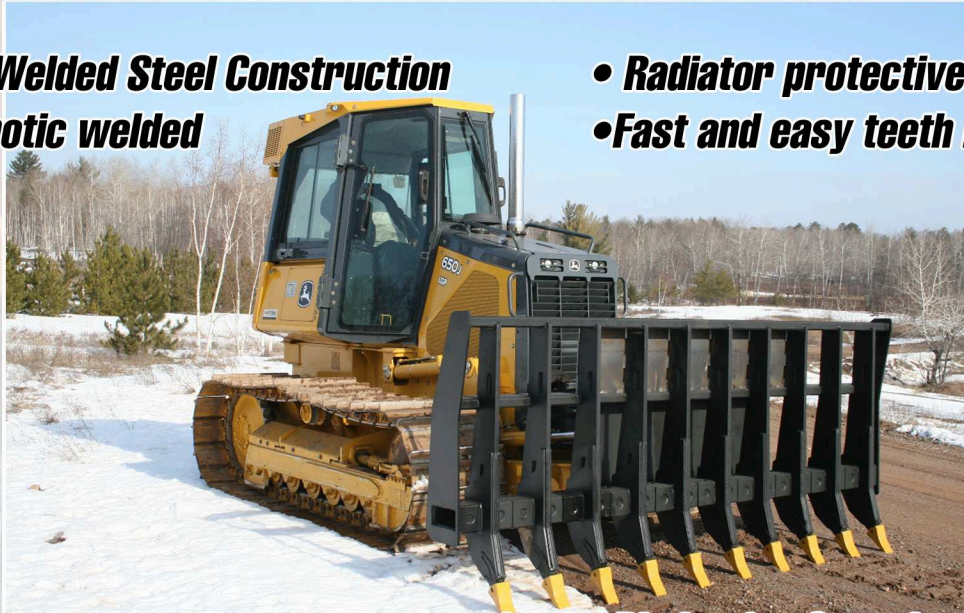

**Cabs - Rops  
and Attachments Inc.**

**Cabs-Rops and Attachments Inc.**

8725 South Gravel Pit Road, Iron River, WI 54847 • Phone 1-800-743-3993

**Brush & Root Rakes**

**Designed for Cat, John Deere & Case • Quick shipment on many models**

- **All Welded Steel Construction**
- **Robotic welded**
- **Radiator protective plate**
- **Fast and easy teeth replacement**

- **Laminated and Tapered Designed Rake Blades for Superior Strength**

**Get the competitive edge you need with Factory Direct Pricing!**